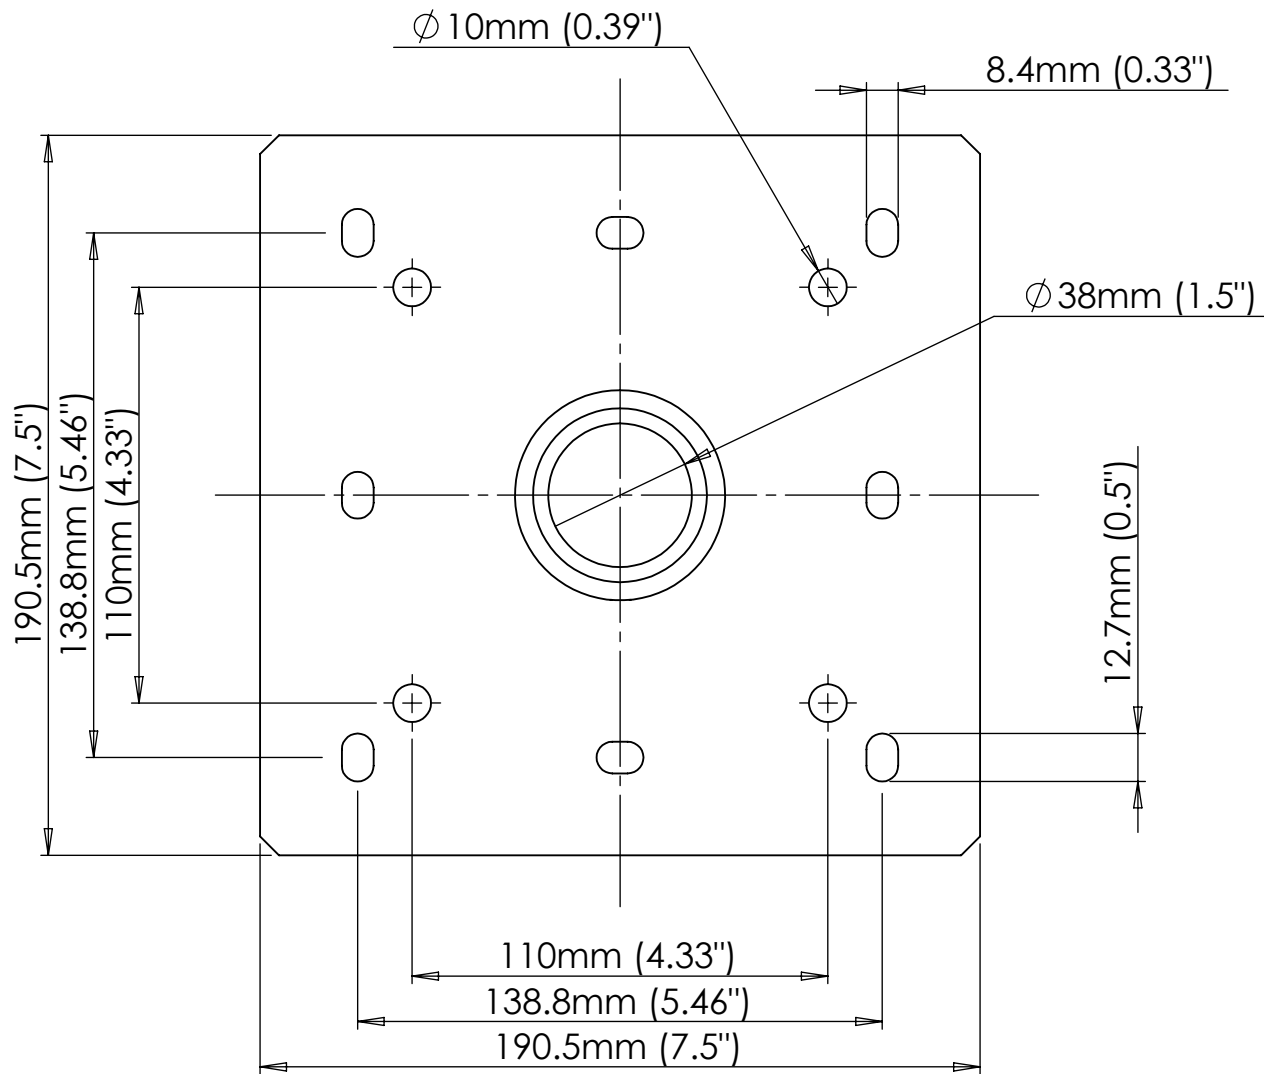

Title:		
<b>PDS-LC</b>		
SIZE	DWG. NO.	REV
<b>A</b>		
SCALE: 1:8	Unit: mm	SHEET 1 OF 2

**VMP**  
**VIDEO MOUNT PRODUCTS**

Information and designs contained in this drawing are the proprietary property of Video Mount Products (VMP). None of the design or any information contained in this drawing may be reproduced or disclosed to others without prior written consent of Video Mount Products (VMP).

Title:		
<b>PDS-LC</b>		
SIZE	DWG. NO.	REV
<b>A</b>		
SCALE: 1:2	Unit: mm	SHEET 2 OF 2