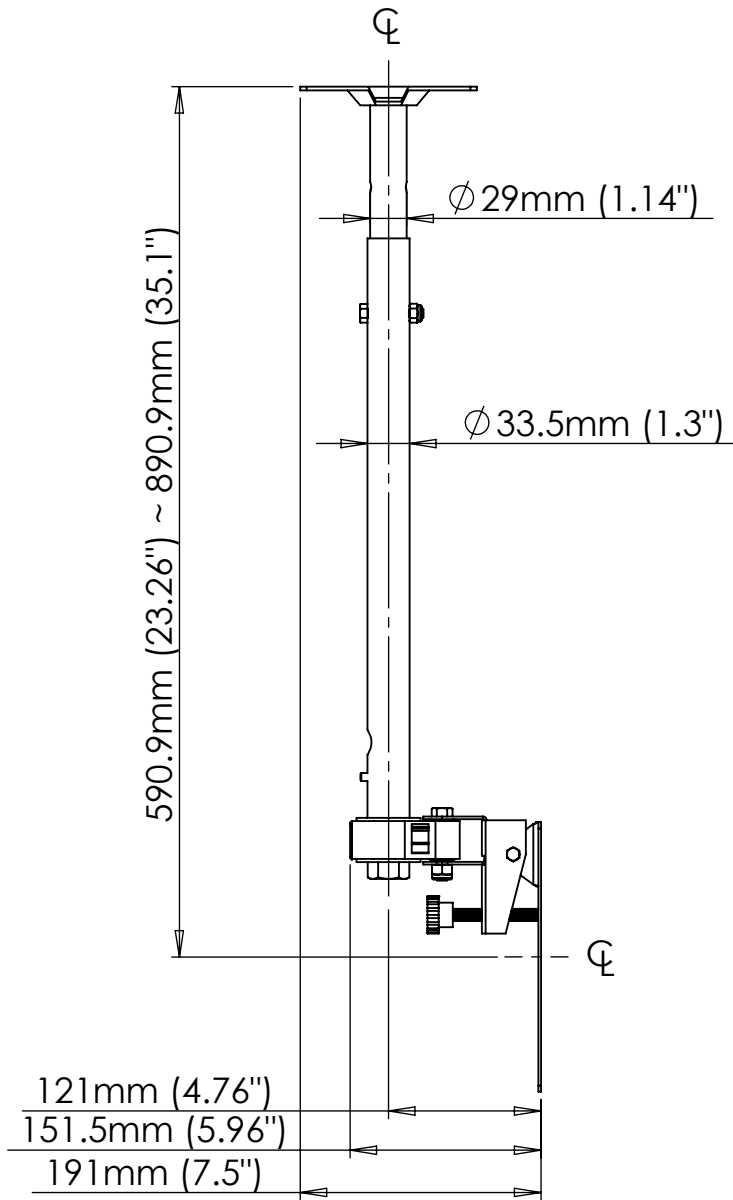

VMP
VIDEO MOUNT PRODUCTS

Information and designs contained in this drawing are the proprietary property of Video Mount Products (VMP). None of the design or any information contained in this drawing may be reproduced or disclosed to others without prior written consent of Video Mount Products (VMP).

Title:
LCD-2537C Large Plate

SIZE	DWG. NO.	REV
A		
SCALE: 1:6	Unit: mm	SHEET 2 OF 3