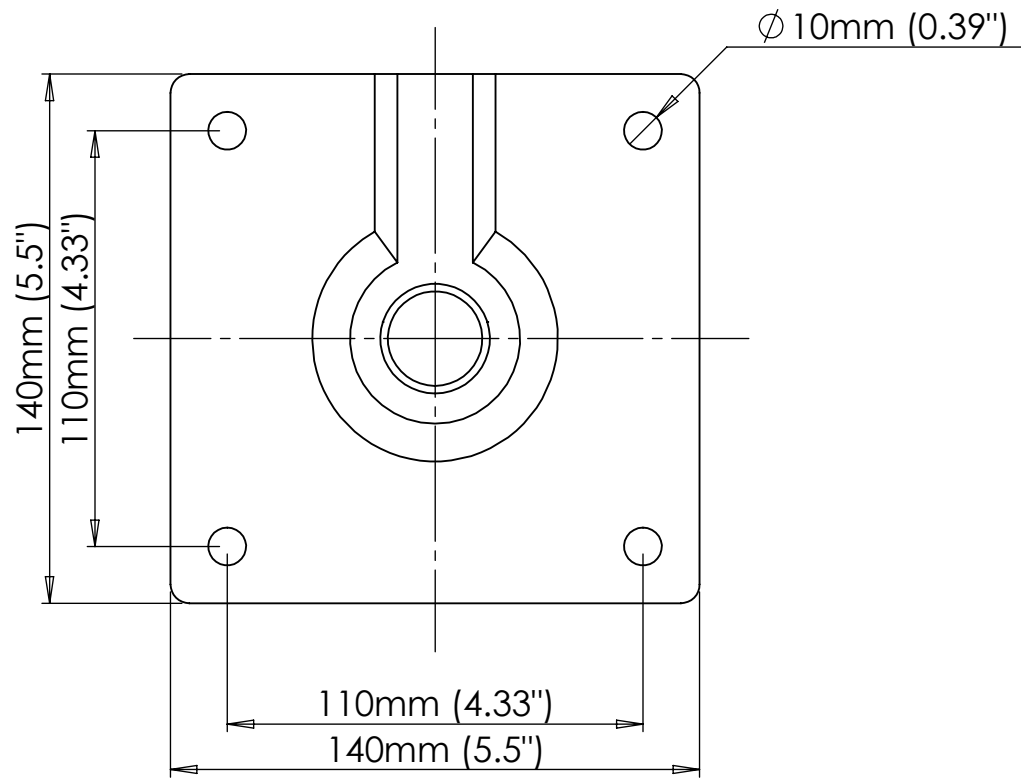

Title:

LCD-2537C Small Plate

SIZE

DWG. NO.

REV

**A**

SCALE: 1:6

Unit: mm

Title:  
**LCD-2537C Large Plate**

SIZE	DWG. NO.	REV
<b>A</b>		
SCALE: 1:6	Unit: mm	SHEET 2 OF 3

**VMP**  
**VIDEO MOUNT PRODUCTS**

Information and designs contained in this drawing are the proprietary property of Video Mount Products (VMP). None of the design or any information contained in this drawing may be reproduced or disclosed to others without prior written consent of Video Mount Products (VMP).

Title:  
**LCD-2537C Ceiling Plate**

SIZE	DWG. NO.	REV
<b>A</b>		
SCALE: 1:2	Unit: mm	SHEET 3 OF 3