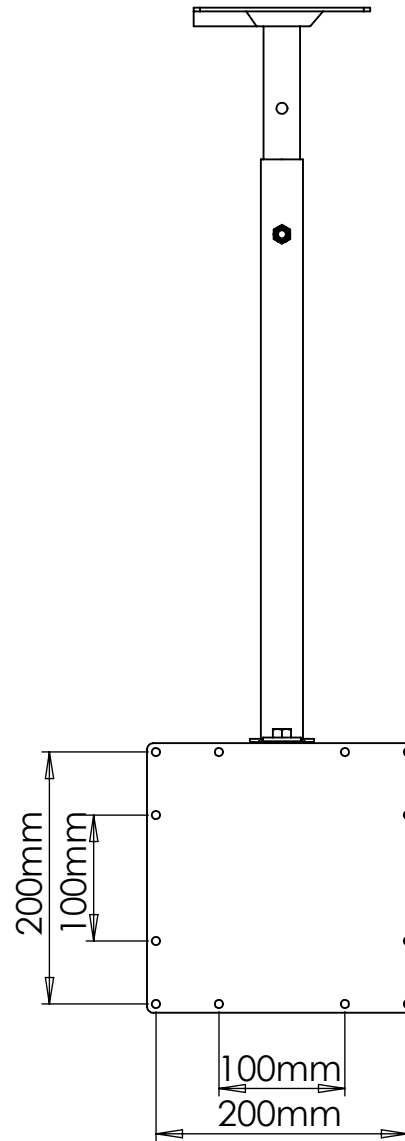

VMP
VIDEO MOUNT PRODUCTS

Information and designs contained in this drawing are the proprietary property of Video Mount Products (VMP). None of the design or any information contained in this drawing may be reproduced or disclosed to others without prior written consent of Video Mount Products (VMP).

Title:
LCD-2537C Large Plate

SIZE	DWG. NO.	REV
A		
SCALE: 1:6	Unit: mm	SHEET 2 OF 3